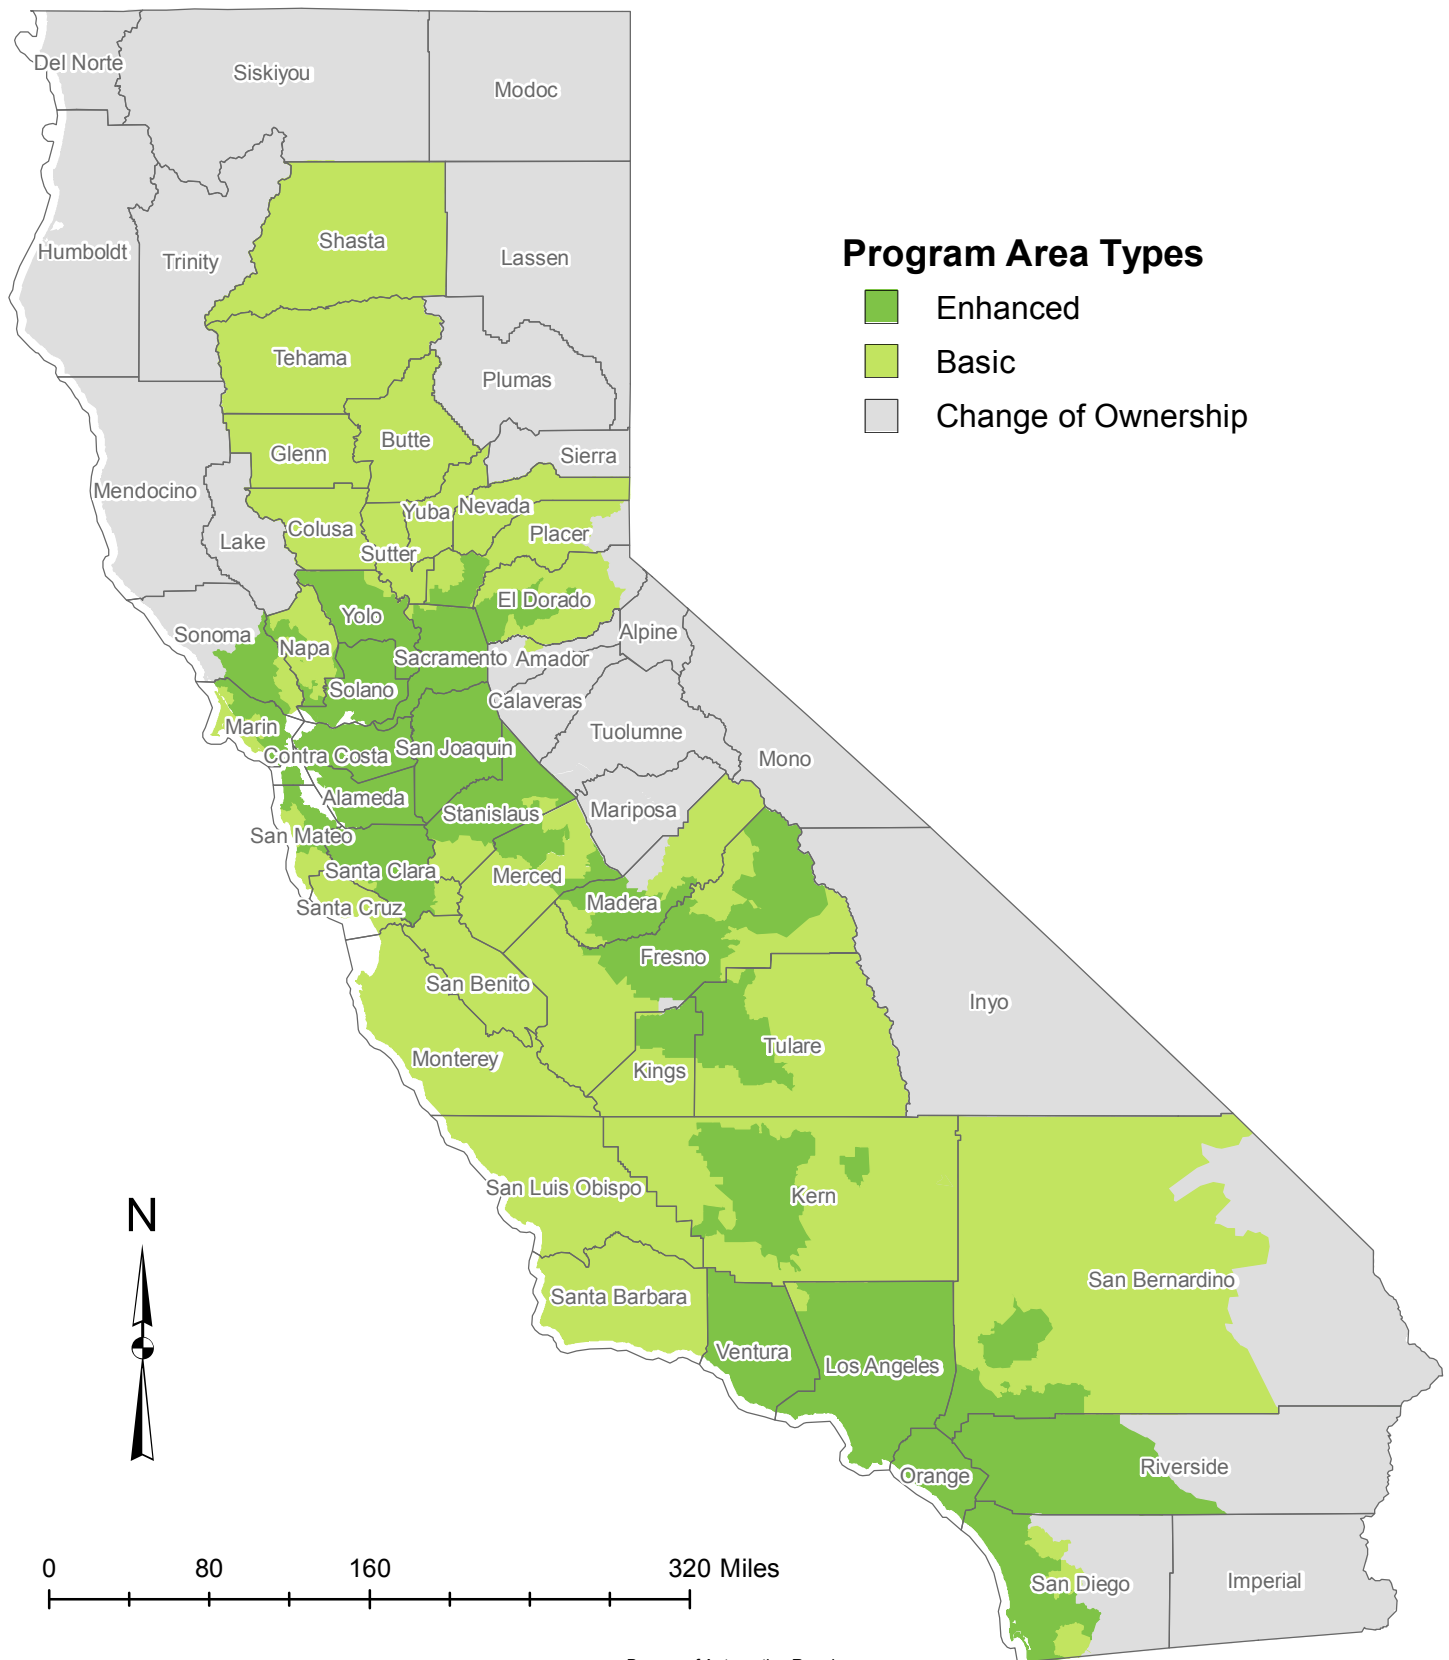

# California Smog Check Program Areas

Updated 2018

0 80 160 320 Miles